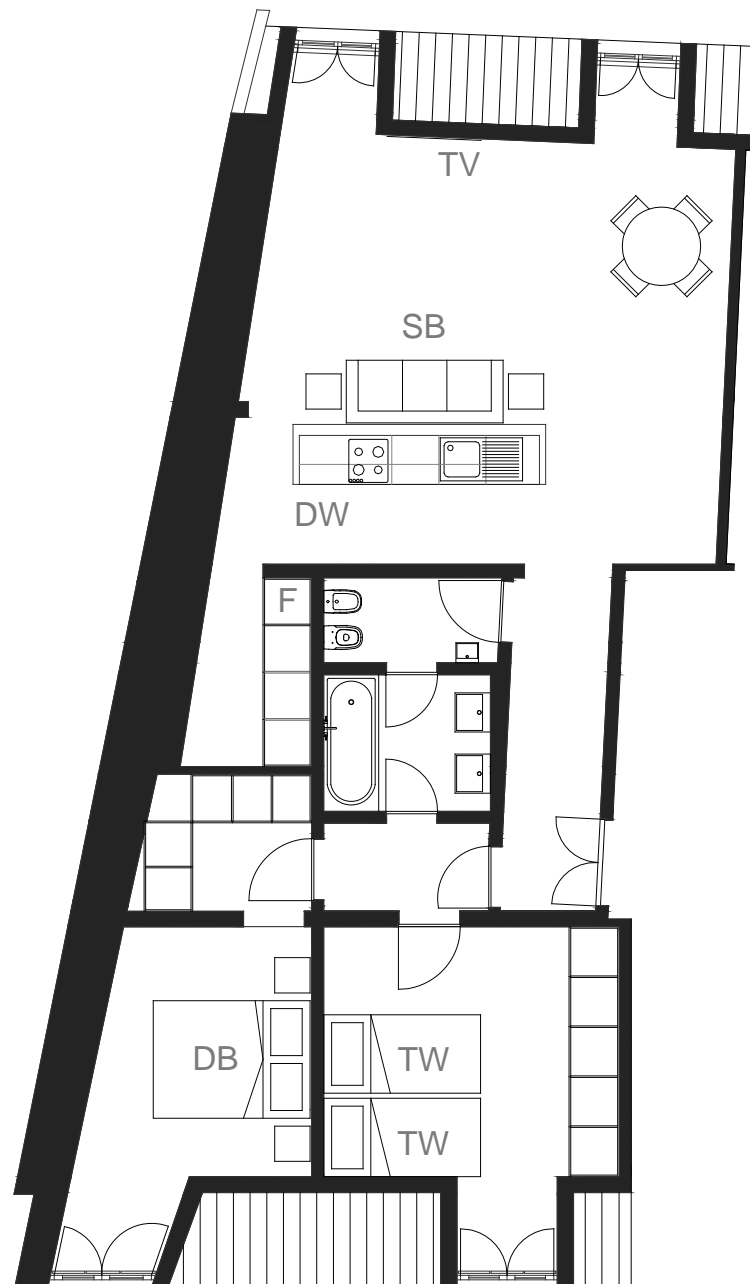

Feel Good Apartments | Conde Barão

Apartment 4 People | 2 Bedrooms (up to 6 People)

Legend

Facilities: Air Conditioning, Dishwasher, Moka, Microwave, Toaster, Iron, TV, Kitchen and Free Wireless Internet, Baby Cot (on request).

Note: Floor plan is indicative

F	Fridge
W	Wardrobe
SB	Sofa Bed (sleeps 2 people)
TW	Twin beds
DB	Double bed
DW	Dishwasher