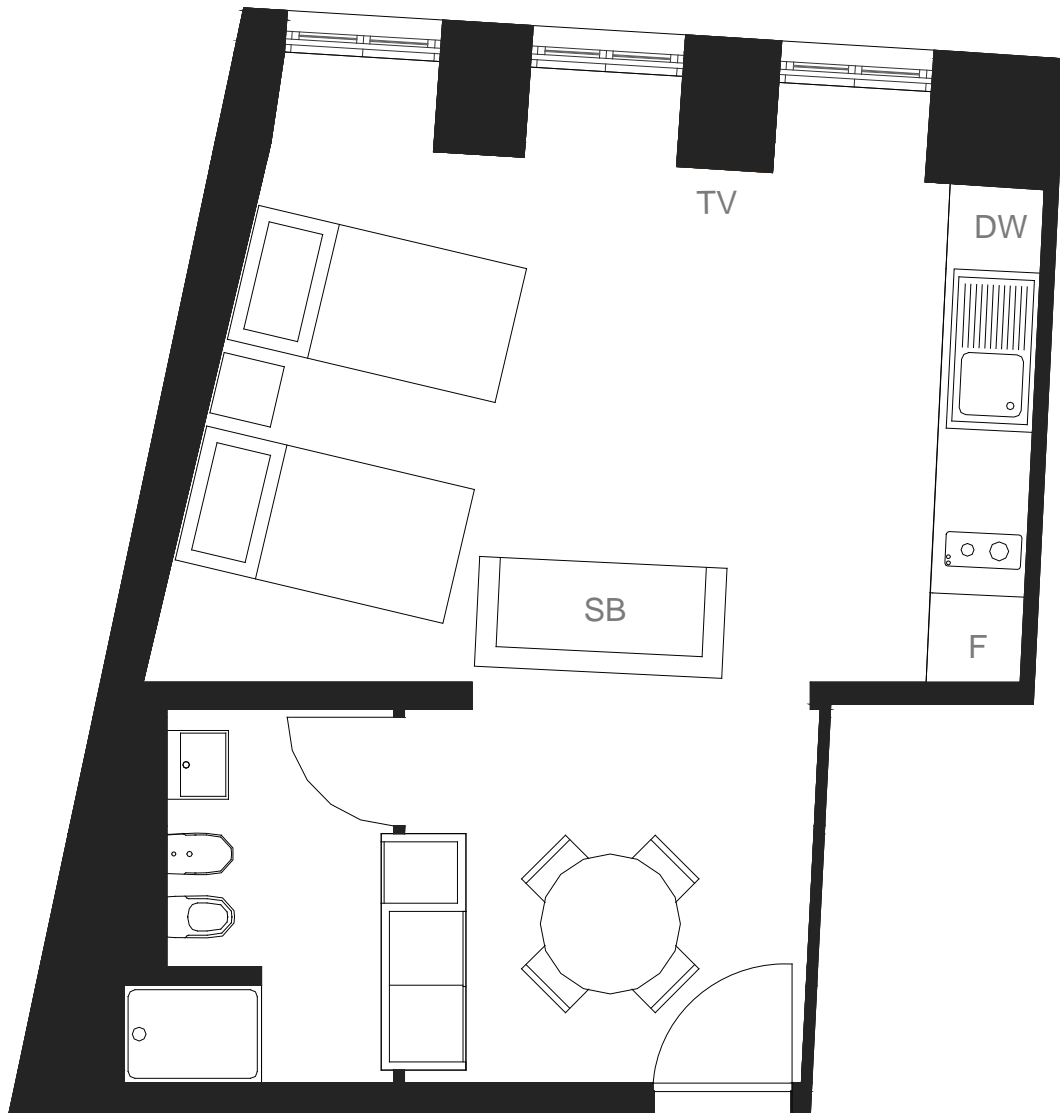

Feel Good Apartments | Conde Barão

Apartment 2 People | Studio (up to 4 People)

Legend

Facilities: Air Conditioning, Dishwasher, Moka, Microwave, Toaster, Iron, TV, Kitchen and Free Wireless Internet, Baby Cot (on request).

Note: Floor plan is indicative

F	Fridge
W	Wardrobe
SB	Sofa Bed (sleeps 2 people)
TW	Twin beds
DW	Dishwasher