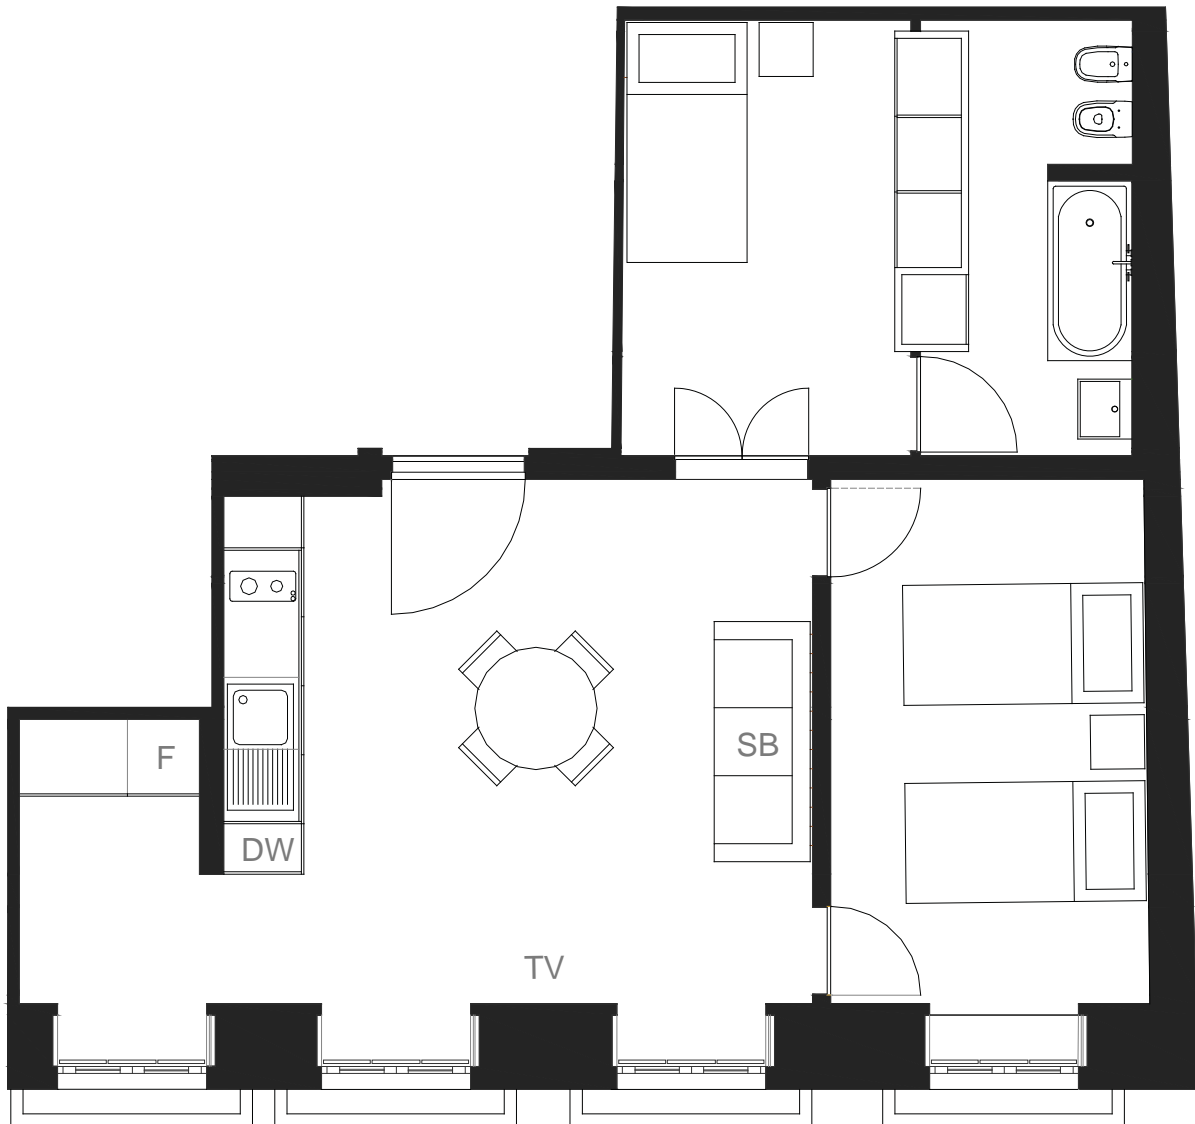

Note: Floor plan is indicative

F	Fridge
W	Wardrobe
SB	Sofa Bed (sleeps 2 people)
TW	Twin beds
DW	Dishwasher

Feel Good Apartments | Conde Barão

Apartment 2 People | 1 Bedroom (up to 4 People)

Legend

Facilities: Air Conditioning, Dishwasher, Moka, Microwave, Toaster, Iron, TV, Kitchen and Free Wireless Internet, Baby Cot (on request).

Note: Floor plan is indicative

F	Fridge
W	Wardrobe
SB	Sofa Bed (sleeps 2 people)
TW	Twin beds
DW	Dishwasher

Feel Good Apartments | Conde Barão

Apartment 3 People | 1 Bedroom (up to 5 People)

Legend

Facilities: Air Conditioning, Dishwasher, Moka, Microwave, Toaster, Iron, TV, Kitchen and Free Wireless Internet, Baby Cot (on request).

Note: Floor plan is indicative
Smaller room gives passage to bathroom

F	Fridge
W	Wardrobe
SB	Sofa Bed (sleeps 2 people)
TW	Twin beds
DW	Dishwasher

Feel Good Apartments | Conde Barão

Apartment 3 People | 2 Bedrooms (up to 5 People)

Legend

Facilities: Air Conditioning, Dishwasher, Moka, Microwave, Toaster, Iron, TV, Kitchen and Free Wireless Internet, Baby Cot (on request).

Note: Floor plan is indicative
Smaller room gives passage to bathroom