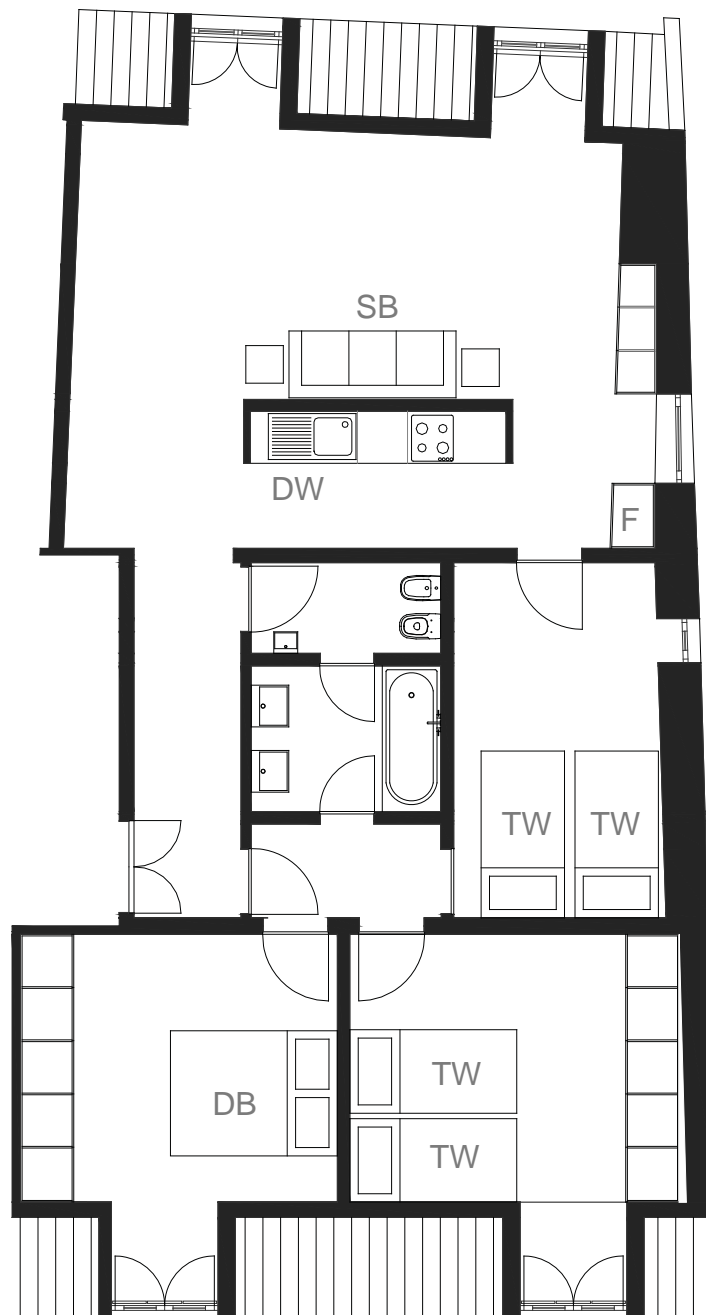

Note: Floor plan is indicative
Smaller room gives passage to bathroom

F	Fridge
W	Wardrobe
SB	Sofa Bed (sleeps 2 people)
TW	Twin beds
DW	Dishwasher

Feel Good Apartments | Conde Barão

Apartment 3 People | 2 Bedrooms (up to 5 People)

Legend

Facilities: Air Conditioning, Dishwasher, Moka, Microwave, Toaster, Iron, TV, Kitchen and Free Wireless Internet, Baby Cot (on request).

Note: Floor plan is indicative
Smaller room gives passage to bathroom

Note: Floor plan is indicative

F	Fridge
W	Wardrobe
SB	Sofa Bed (sleeps 2 people)
TW	Twin beds
DB	Double bed
DW	Dishwasher

Feel Good Apartments | Conde Barão

Apartment 6 People | 3 Bedrooms (up to 8 People)

Legend

Facilities: Air Conditioning, Dishwasher, Moka, Microwave, Toaster, Iron, TV, Kitchen and Free Wireless Internet, Baby Cot (on request).

Note: Floor plan is indicative

F	Fridge
W	Wardrobe
SB	Sofa Bed (sleeps 2 people)
TW	Twin beds
DB	Double bed
DW	Dishwasher