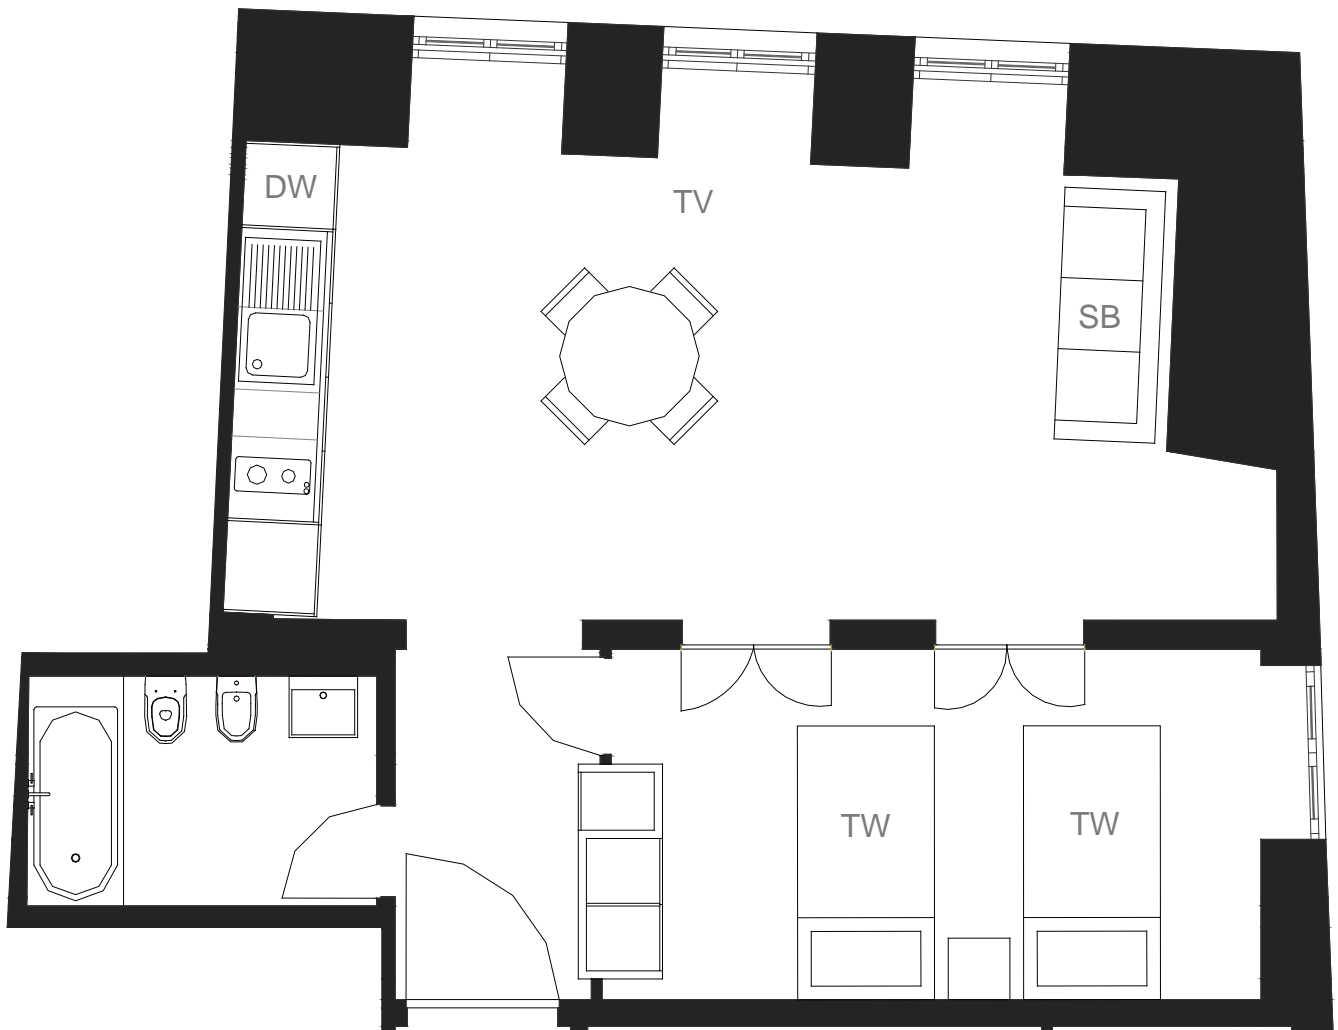

Note: Floor plan is indicative

F	Fridge
W	Wardrobe
SB	Sofa Bed (sleeps 2 people)
TW	Twin beds
DW	Dishwasher

Feel Good Apartments | Conde Barão

Apartment 2 People | 1 Bedroom (up to 4 People)

Legend

Facilities: Air Conditioning, Dishwasher, Moka, Microwave, Toaster, Iron, TV, Kitchen and Free Wireless Internet, Baby Cot (on request).

Note: Floor plan is indicative

F	Fridge
W	Wardrobe
SB	Sofa Bed (sleeps 2 people)
TW	Twin beds
DW	Dishwasher

Feel Good Apartments | Conde Barão

Apartment 3 People | 1 Bedroom (up to 5 People)

Legend

Facilities: Air Conditioning, Dishwasher, Moka, Microwave, Toaster, Iron, TV, Kitchen and Free Wireless Internet, Baby Cot (on request).

Note: Floor plan is indicative
Smaller room gives passage to bathroom

F	Fridge
W	Wardrobe
SB	Sofa Bed (sleeps 2 people)
TW	Twin beds
DW	Dishwasher

Feel Good Apartments | Conde Barão

Apartment 3 People | 2 Bedrooms (up to 5 People)

Legend

Facilities: Air Conditioning, Dishwasher, Moka, Microwave, Toaster, Iron, TV, Kitchen and Free Wireless Internet, Baby Cot (on request).

Note: Floor plan is indicative
Smaller room gives passage to bathroom