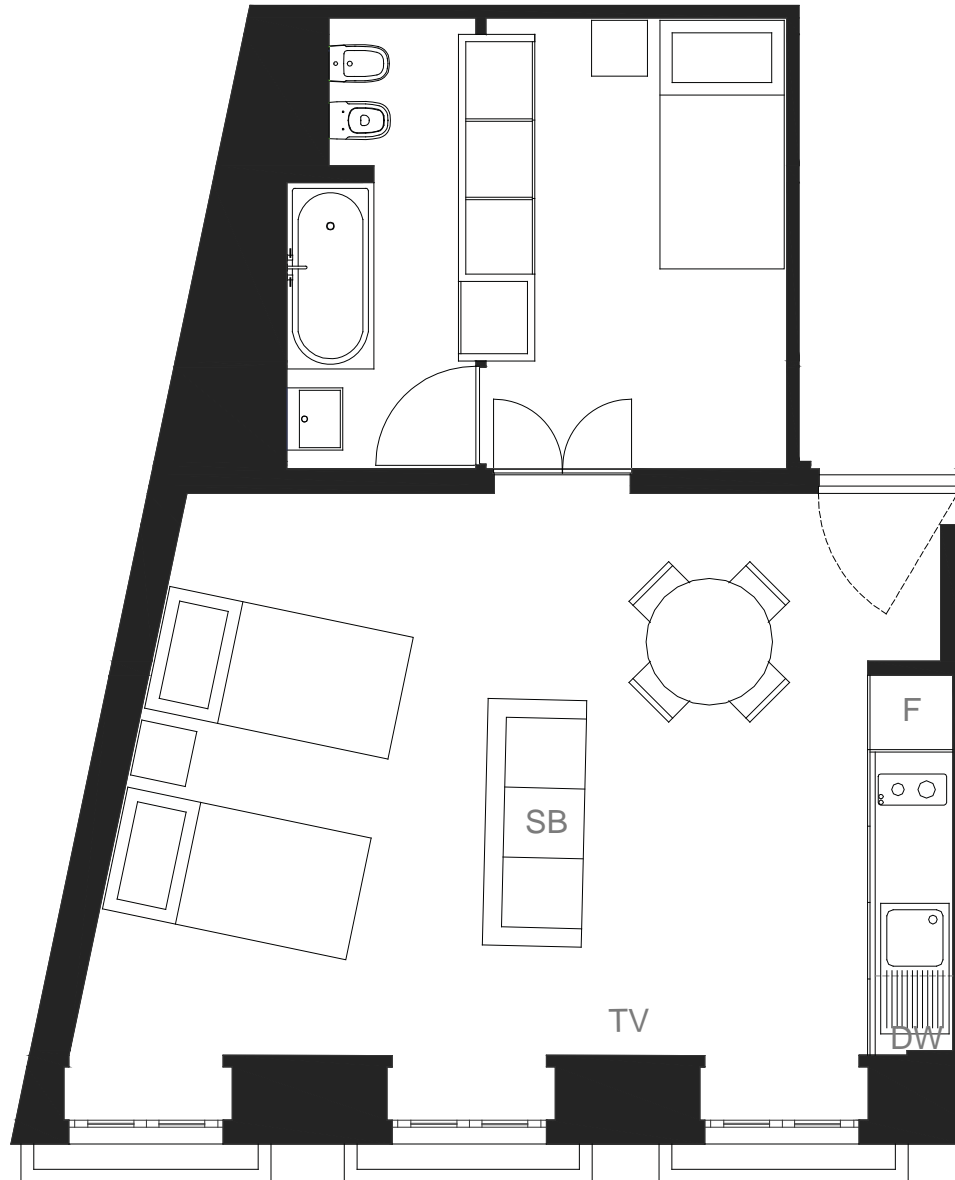

Note: Floor plan is indicative

F	Fridge
W	Wardrobe
SB	Sofa Bed (sleeps 2 people)
TW	Twin beds
DW	Dishwasher

Feel Good Apartments | Conde Barão

Apartment 2 People | 1 Bedroom (up to 4 People)

Legend

Facilities: Air Conditioning, Dishwasher, Moka, Microwave, Toaster, Iron, TV, Kitchen and Free Wireless Internet, Baby Cot (on request).

Note: Floor plan is indicative

F	Fridge
W	Wardrobe
SB	Sofa Bed (sleeps 2 people)
TW	Twin beds
DW	Dishwasher

Feel Good Apartments | Conde Barão

Apartment 3 People | 1 Bedroom (up to 5 People)

Legend

Facilities: Air Conditioning, Dishwasher, Moka, Microwave, Toaster, Iron, TV, Kitchen and Free Wireless Internet, Baby Cot (on request).

Note: Floor plan is indicative
Smaller room gives passage to bathroom

F	Fridge
W	Wardrobe
SB	Sofa Bed (sleeps 2 people)
TW	Twin beds
DW	Dishwasher

Feel Good Apartments | Conde Barão

Apartment 3 People | 2 Bedrooms (up to 5 People)

Legend

Facilities: Air Conditioning, Dishwasher, Moka, Microwave, Toaster, Iron, TV, Kitchen and Free Wireless Internet, Baby Cot (on request).

Note: Floor plan is indicative
Smaller room gives passage to bathroom